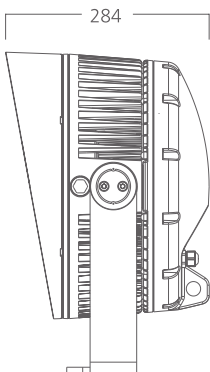

Flood light SARGA

DMX
512

RDM

IP66
OUTDOOR RATED

white grey black

356 200
LED Power 300 W ColourTemp RGBL Luminous 11428 lm

356 201
LED Power 300 W ColourTemp RGBA Luminous 11635 lm

356 202
LED Power 300 W ColourTemp RGBW Luminous 12768 lm

LIGHT DISTRIBUTION

14° - 25°

14° - 25°

14° - 25°