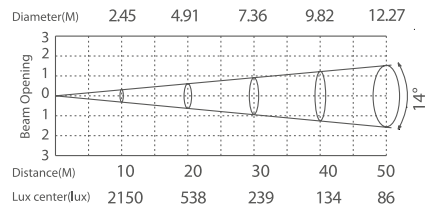

Flood light SARGA

DMX
512

RDM

IP66
OUTDOOR RATED

white grey black

356 200
LED Power 300 W ColourTemp RGBL Luminous 11428 lm

356 201
LED Power 300 W ColourTemp RGBA Luminous 11635 lm

356 202
LED Power 300 W ColourTemp RGBW Luminous 12768 lm

LIGHT DISTRIBUTION

14° - 25°

14° - 25°

14° - 25°