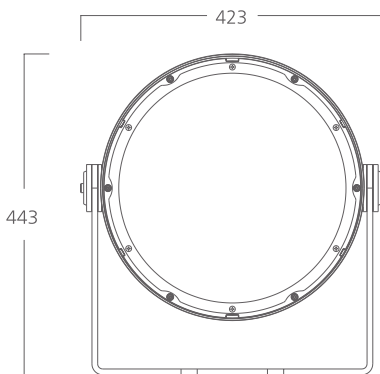

Flood light SARGA

DMX
512

RDM

IP66
OUTDOOR RATED

white grey black

356 200
LED Power 300 W ColourTemp RGBL Luminous 11428 lm

356 201
LED Power 300 W ColourTemp RGBA Luminous 11635 lm

356 202
LED Power 300 W ColourTemp RGBW Luminous 12768 lm

LIGHT DISTRIBUTION

14° - 25°

14° - 25°

14° - 25°