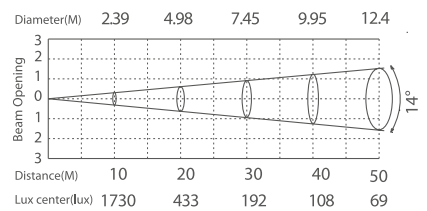

Flood light SARGA

DMX
512

RDM

IP66
OUTDOOR RATED

white grey black

356 200
LED Power 300 W ColourTemp RGBL Luminous 11428 lm

356 201
LED Power 300 W ColourTemp RGBA Luminous 11635 lm

356 202
LED Power 300 W ColourTemp RGBW Luminous 12768 lm

LIGHT DISTRIBUTION

14° - 25°

14° - 25°

14° - 25°